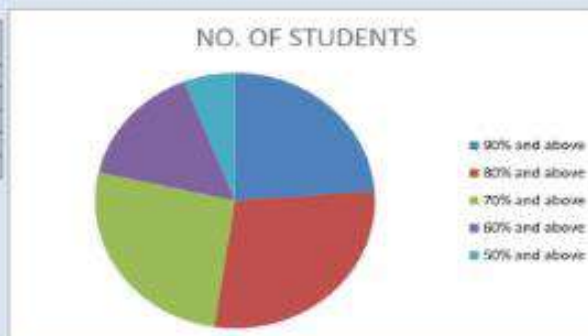

ICSE 2026

MARKS	NO. OF STUDENTS
90% and above	20
80% and above	24
70% and above	22
60% and above	13
50% and above	5